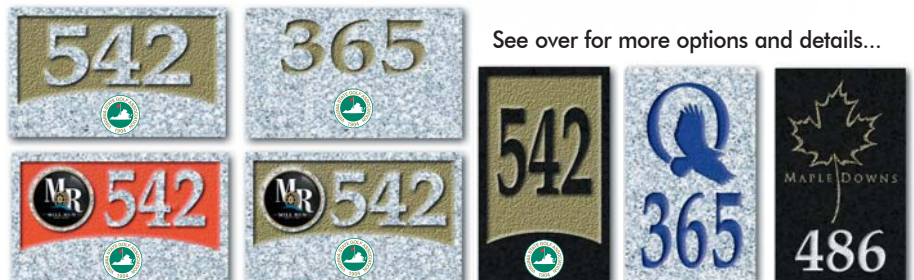

See over for more options and details...