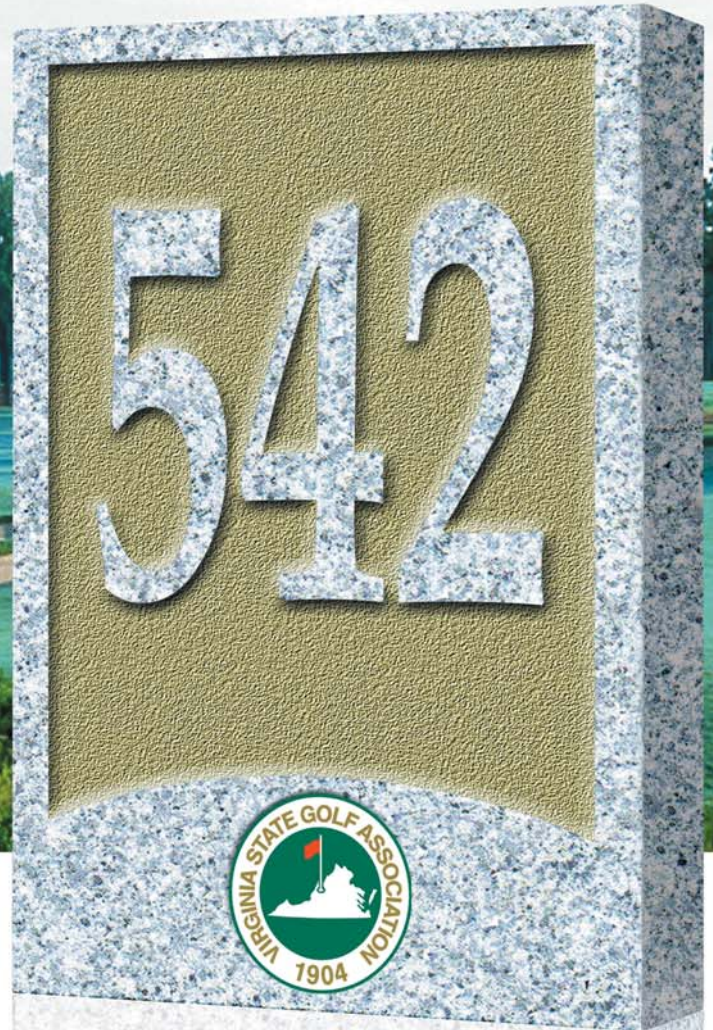

For more information call or visit:

www.vsga.org